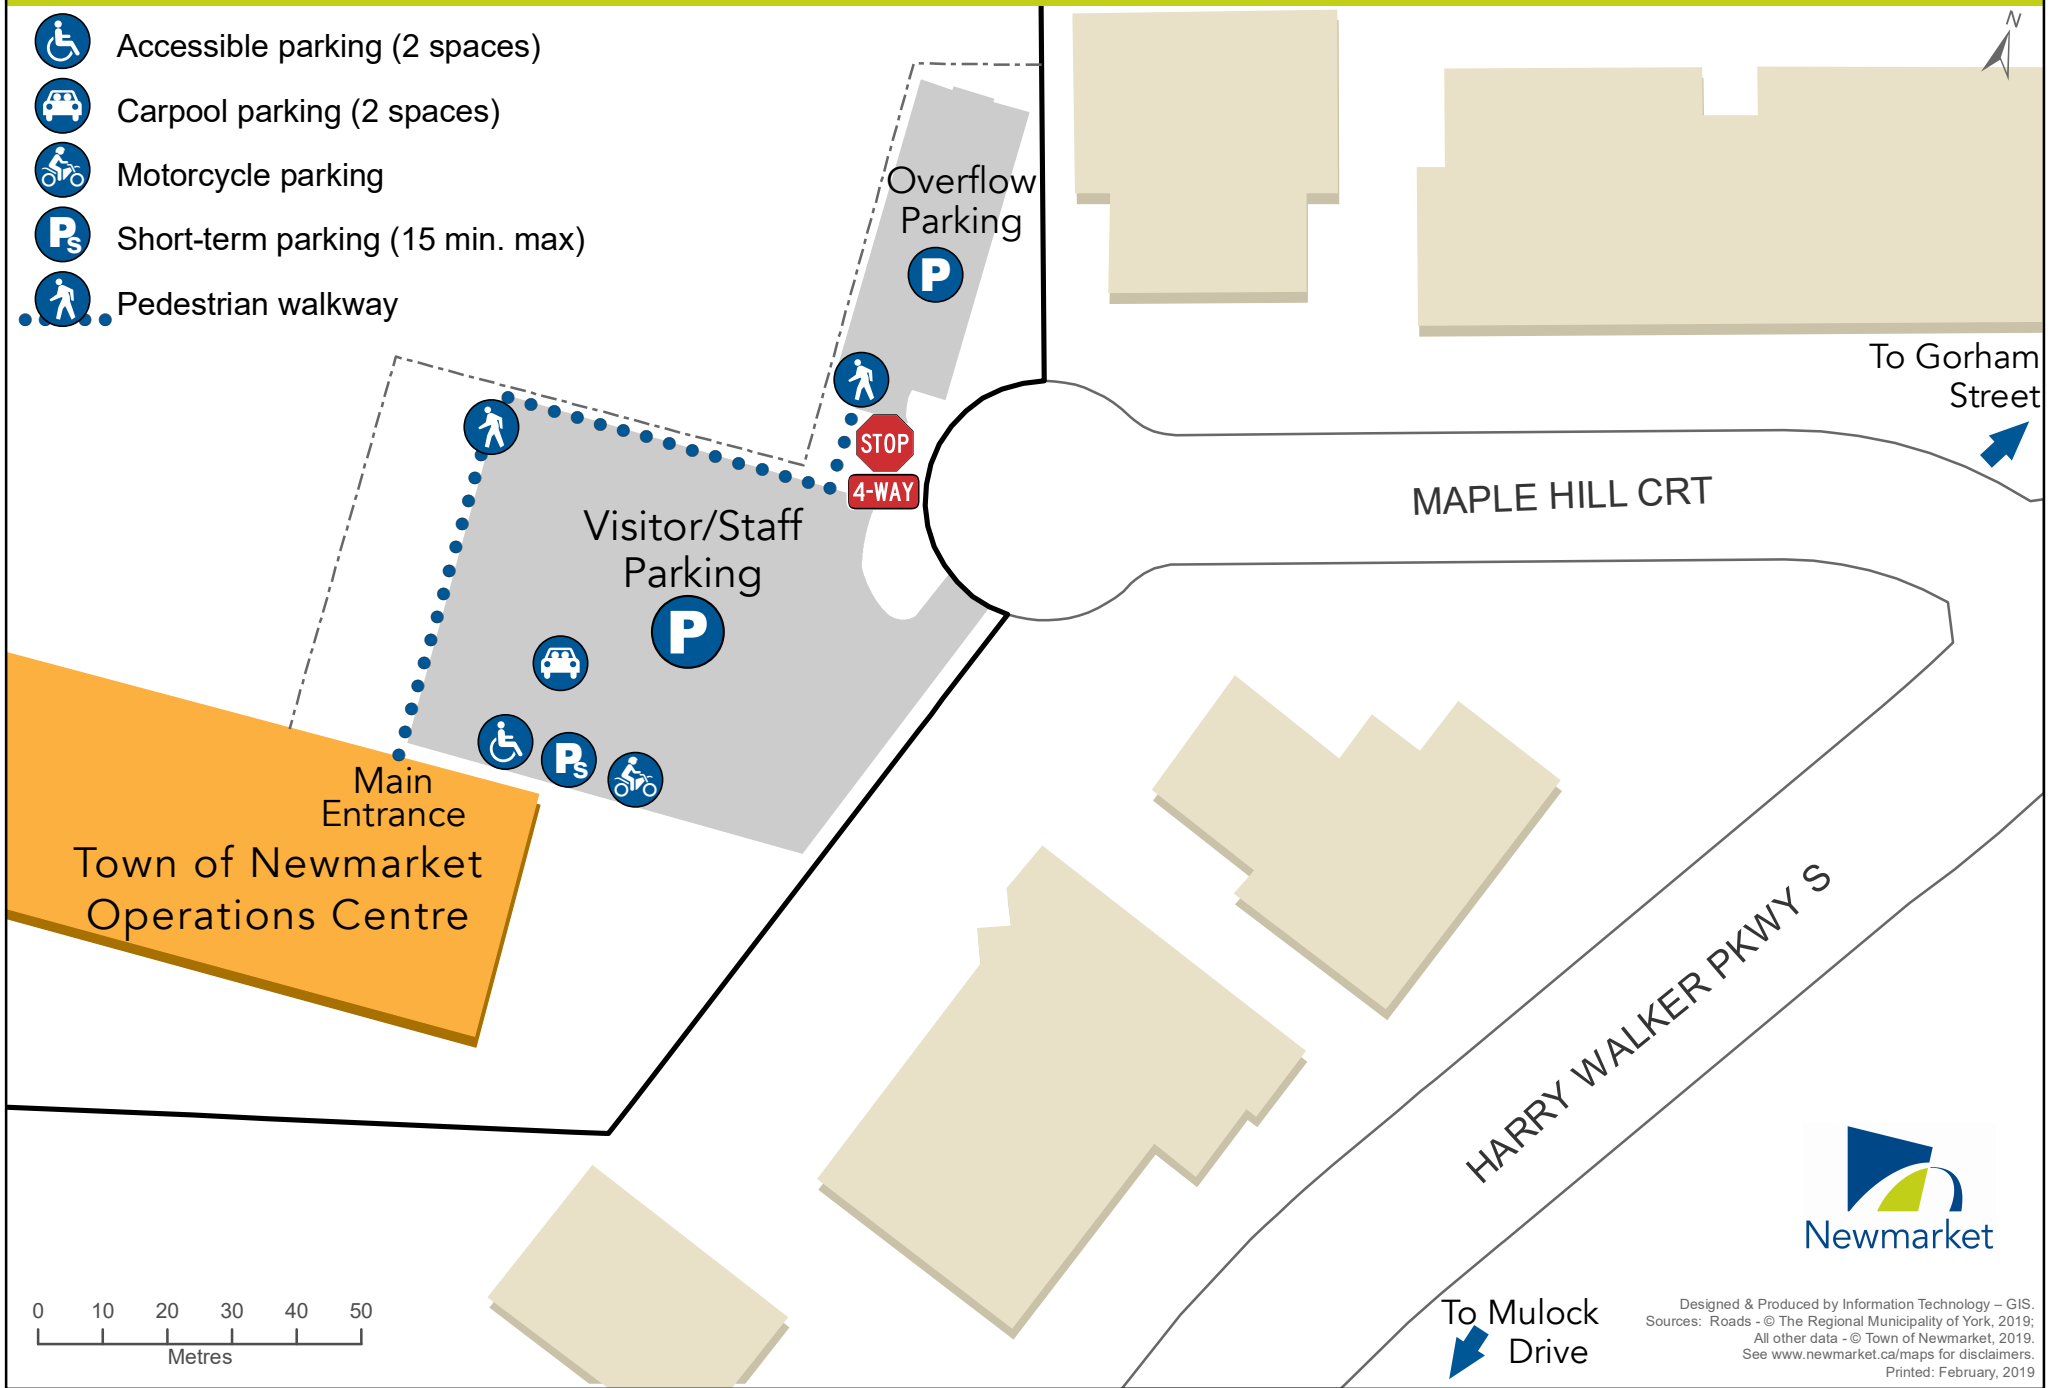

Town of Newmarket Operations Centre Parking

1275 Maple Hill Court

-  Accessible parking (2 spaces)
-  Carpool parking (2 spaces)
-  Motorcycle parking
-  Short-term parking (15 min. max)
-  Pedestrian walkway

Designed & Produced by Information Technology – GIS.
Sources: Roads - © The Regional Municipality of York, 2019;
All other data - © Town of Newmarket, 2019.
See www.newmarket.ca/maps for disclaimers.
Printed: February, 2019